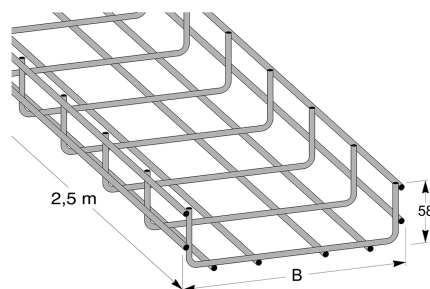

Product details

E-NO	MP-NO	EAN	DIMENSIONS (DXWXH)
	720Z4	7394333050720	2500x75x58
WEIGHT KG	SURFACE	ENVIRONMENT CLASS	PACKAGE PIECES
2	Z4	C4	6