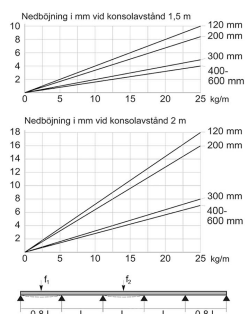

Product details

E-NO	MP-NO	EAN	DIMENSIONS (DXWXH)
	720Z4	7394333050720	2500x75x58
WEIGHT KG	SURFACE	ENVIRONMENT CLASS	PACKAGE PIECES
2	Z4	C4	6