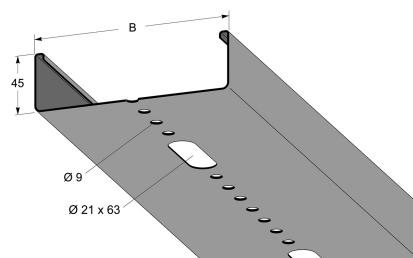

Luminaire rail 3 m 100 mm

E-no – MP-no 321V

"White-painted luminaire rail with hole pattern for the most common 3- and 5-pin quick connectors on the market. The rail is made of powder-coated sheet metal and is suitable for environmental class max C2. Painted rails have unpainted ends to ensure good continuity across the splice for potential equalisation. Other lengths, optional colours and hot-dip galvanised rail can be offered on request. Bracket distance is determined by the length of the rail. 2 m rail = c-c 2 m

Product details

E-no	MP-no	EAN
	321V	7394333103969
Dimensions (dxwxh)	Weight kg	Surface
3000x100x45	4.73	White
Environment class	Package pieces	Climate impact (kgCo2e)
C2	6	12.63

Nedböjning i mm vid 2 m och 3 m konsolavstånd.