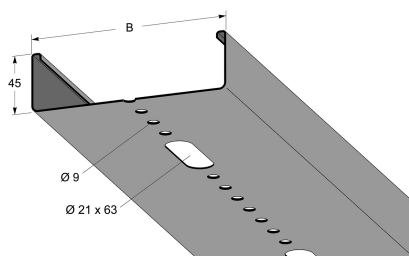

Luminaire rail 3 m 100 mm

E-no — MP-no 321SV

"Black-painted luminaire rail with hole pattern for the most common 3- and 5-pin quick connectors on the market. The rail is made of powder-coated sheet metal and is suitable for environmental class max C2. Painted rails have unpainted ends to ensure good continuity across the splice for potential equalisation. Other lengths, optional colours and hot-dip galvanised rail can be offered on request. Bracket distance is determined by the length of the rail. 2 m rail = c-c 2 m

Product details

E-no	MP-no	EAN
	321SV	7394333103983
Dimensions (dxwxh)	Weight kg	Surface
3000x100x45	4.73	Black
Environment class	Package pieces	Climate impact (kgCo2e)
C2	6	12.63

Nedböjning i mm vid 2 m och 3 m konsolavstånd.