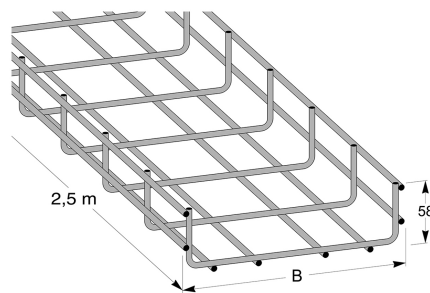

Product details

E-NO	MP-NO	EAN	DIMENSIONS (DXWXH)
	719V	7394333949338	2500x55x58
WEIGHT KG	SURFACE	ENVIRONMENT CLASS	PACKAGE PIECES
1.82	White	C2	6