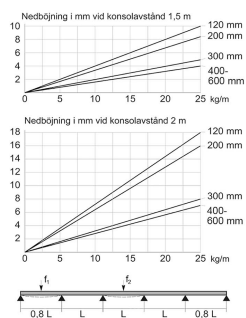

Product details

E-NO	MP-NO	EAN	DIMENSIONS (DXWXH)
	719V	7394333949338	2500x55x58
WEIGHT KG	SURFACE	ENVIRONMENT CLASS	PACKAGE PIECES
1.82	White	C2	6