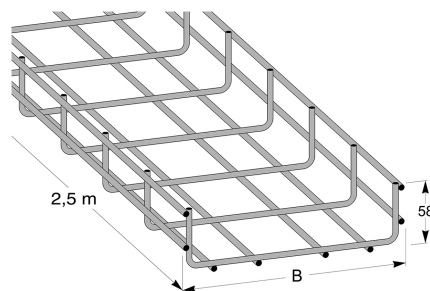

Product details

E-no	MP-no	EAN
	720V	7394333950716
Dimensions (dxwxh)	Weight kg	Surface
2500x75x58	2	White
Environment class	Package pieces	Climate impact (kgCo2e)
C2	6	5.40