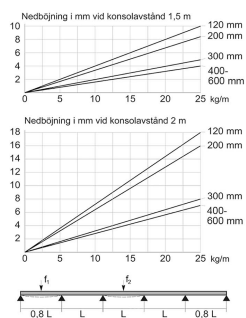

Product details

E-no	MP-no	EAN
	720V	7394333950716
Dimensions (dxwxh)	Weight kg	Surface
2500x75x58	2	White
Environment class	Package pieces	Climate impact (kgCo2e)
C2	6	5.40