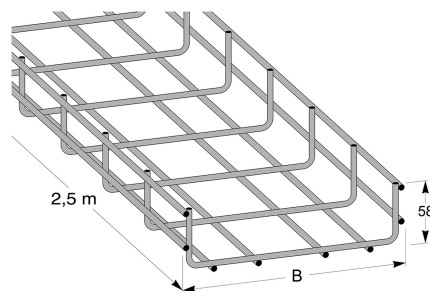

Product details

E-no	MP-no	EAN
	722V	7394333951072
Dimensions (dxwxh)	Weight kg	Surface
2500x120x58	3.1	White
Environment class	Package pieces	Climate impact (kgCo2e)
C2	6	8.37