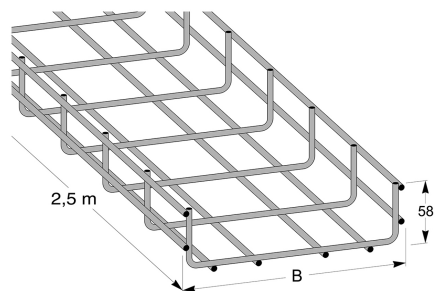

Product details

E-no	MP-no	EAN
	722V	7394333951072
Dimensions (dxwxh)	Weight kg	Surface
2500x120x58	3.1	White
Environment class	Package pieces	Climate impact (kgCo2e)
C2	6	8.37