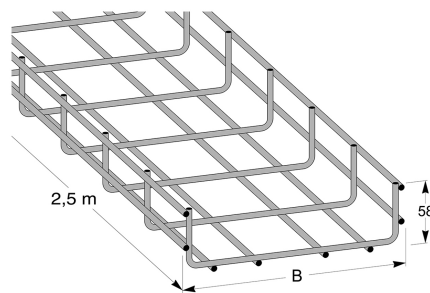

Product details

E-NO	MP-NO	EAN	DIMENSIONS (DXWXH)
	723V	7394333951362	2500x200x58
WEIGHT KG	SURFACE	ENVIRONMENT CLASS	PACKAGE PIECES
4.2	White	C2	4