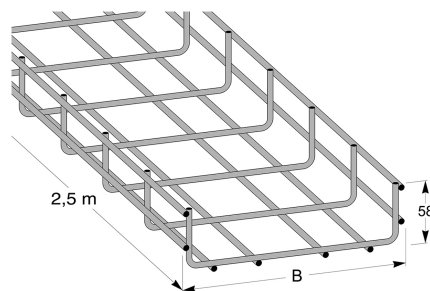

Product details

E-no	MP-no	EAN
	723V	7394333951362
Dimensions (dxwxh)	Weight kg	Surface
2500x200x58	4.2	NCS S 0500-N
Environment class	Package pieces	Climate impact (kgCo2e)
C2	4	11.34