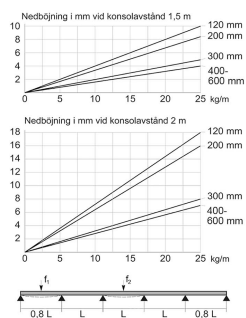

Product details

E-no	MP-no	EAN
	723V	7394333951362
Dimensions (dxwxh)	Weight kg	Surface
2500x200x58	4.2	NCS S 0500-N
Environment class	Package pieces	Climate impact (kgCo2e)
C2	4	11.34