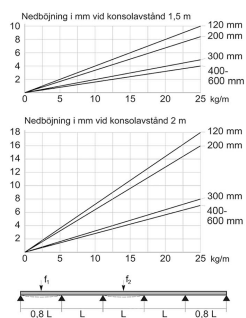

Product details

E-no	MP-no	EAN
	724V	7394333951652
Dimensions (dxwxh)	Weight kg	Surface
2500x300x58	5.4	White
Environment class	Package pieces	Climate impact (kgCo2e)
C2	2	14.58