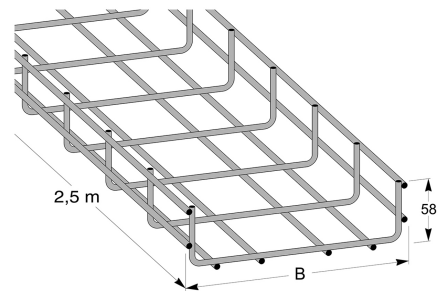

Product details

E-NO	MP-NO	EAN	DIMENSIONS (DXWXH)
	724V	7394333951652	2500x300x58
WEIGHT KG	SURFACE	ENVIRONMENT CLASS	PACKAGE PIECES
5.4	White	C2	2