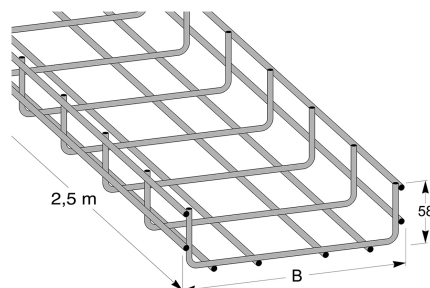

Product details

E-no	MP-no	EAN
	724V	7394333951652
Dimensions (dxwxh)	Weight kg	Surface
2500x300x58	5.4	White
Environment class	Package pieces	Climate impact (kgCo2e)
C2	2	14.58