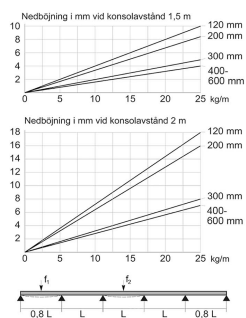

Product details

E-NO	MP-NO	EAN	DIMENSIONS (DXWXH)
	724V	7394333951652	2500x300x58
WEIGHT KG	SURFACE	ENVIRONMENT CLASS	PACKAGE PIECES
5.4	White	C2	2