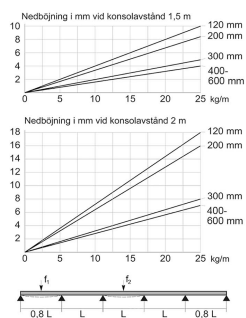

Product details

E-NO	MP-NO	EAN	DIMENSIONS (DXWXH)
	725V	7394333951942	2500x400x58
WEIGHT KG	SURFACE	ENVIRONMENT CLASS	PACKAGE PIECES
7.5	White	C2	2