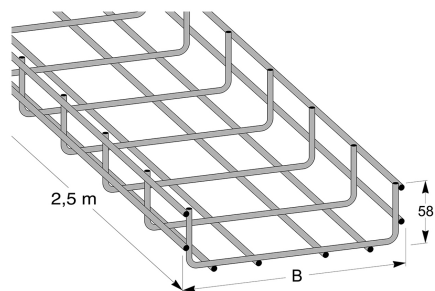

Product details

E-no

MP-no

EAN

Dimensions (dxwxh)

Weight kg

Surface

2500x400x58

7.5

NCS S 0500-N

Environment class

Package pieces

Climate impact (kgCo2e)

C2

2

20.25