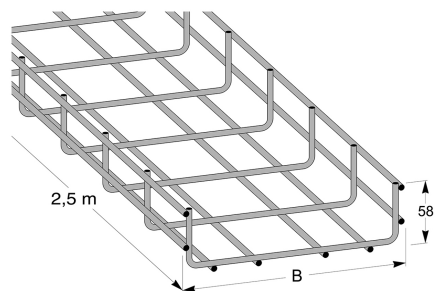

Product details

E-NO	MP-NO	EAN	DIMENSIONS (DXWXH)
	725V	7394333951942	2500x400x58
WEIGHT KG	SURFACE	ENVIRONMENT CLASS	PACKAGE PIECES
7.5	White	C2	2