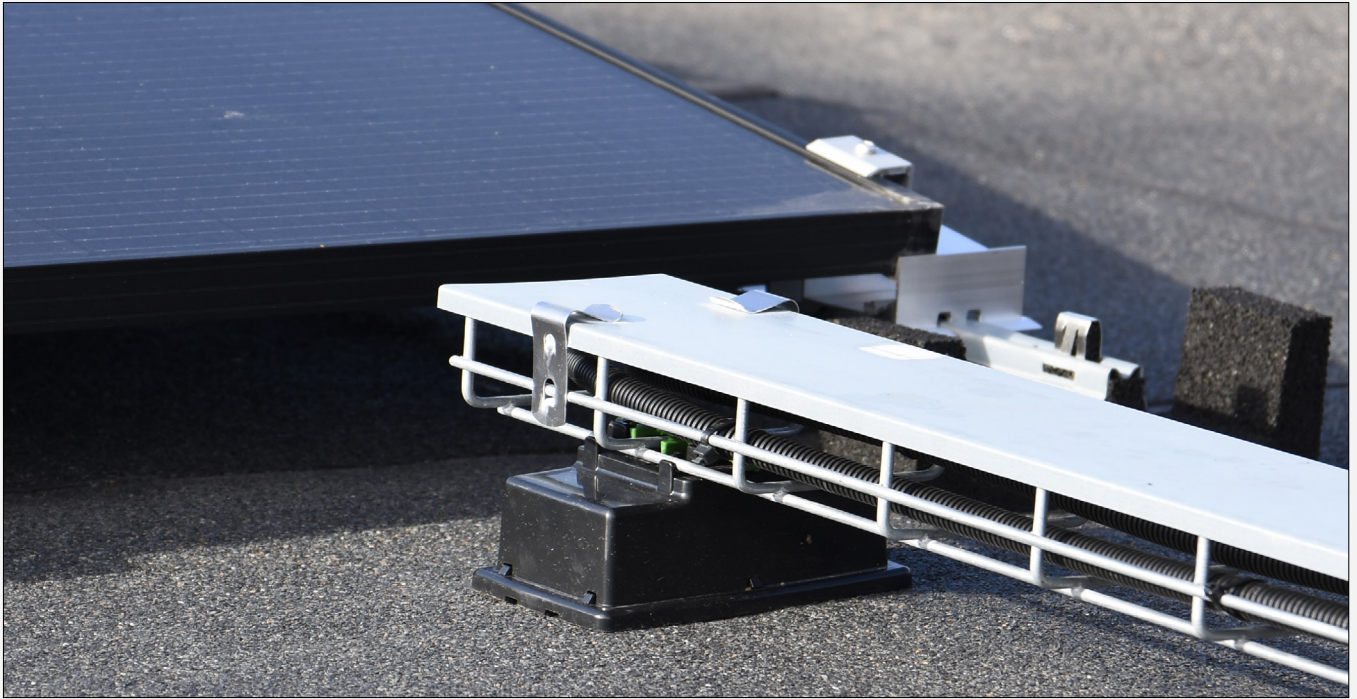

# Wire mesh trays for outdoor installation – maximum C4 environment

Roof support wire mesh trays recommended for installation - see image above.