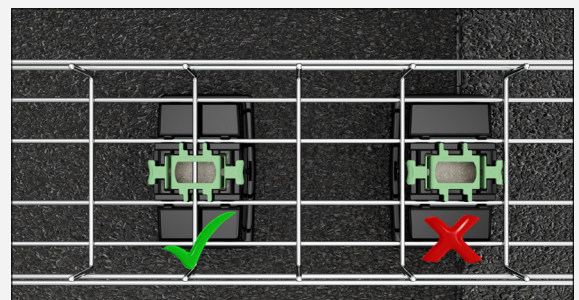

## Roof support wire mesh tray

Fits

120-200 mm 11 165 89

## Cover Z4

Width

Length

75 mm	3 m	11 171 65
120 mm	3 m	11 171 74
200 mm	3 m	11 171 78
300 mm	2 m	11 172 15
400 mm	2 m	11 172 16
500 mm	2 m	11 172 19
600 mm	2 m	11 172 20
Cover clip		11 166 61

Assembly instructions for Roof support wire mesh trays.